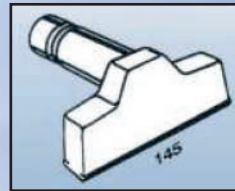

ESD floor nozzle
PHU-23 ESD made of aluminium
Order No: 71.000.23